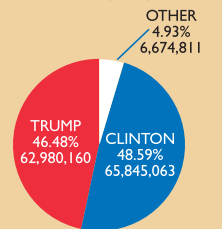

## 2016 Popular Vote

Winner's Percentage by Country\*

## 2016 Electoral Vote

Total: 135,500,034

Numbers within states reflect electoral vote by candidate.  
Maps prepared from individual State elections authorities, 2016.

\*Legislative districts are shown in Alaska. Parishes are shown in Louisiana. Independent cities are also shown where they exist in Maryland, Missouri, Nevada, and Virginia. The District of Columbia has no primary divisions.