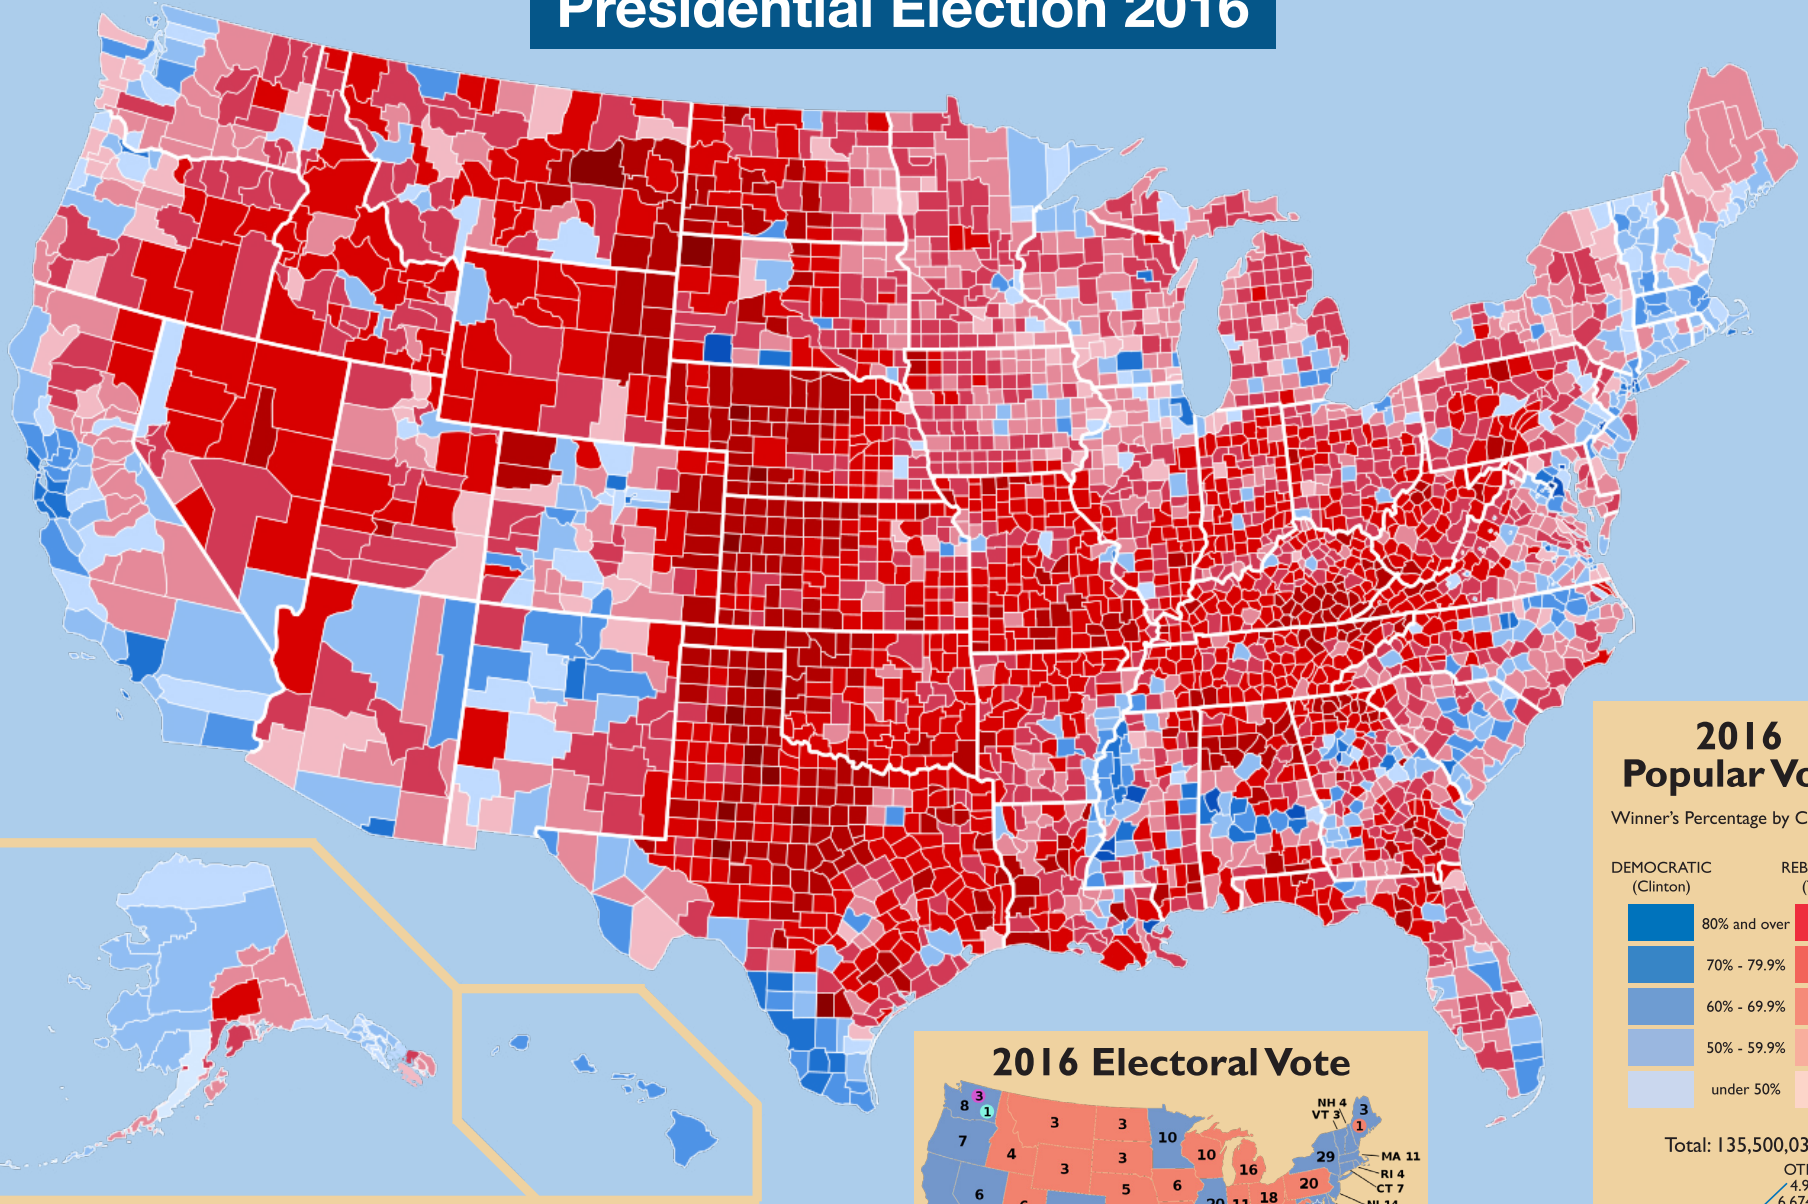

# Presidential Election 2016

## 2016 Popular Vote

Winner's Percentage by Country\*

## 2016 Electoral Vote

Total: 135,500,034

Numbers within states reflect electoral vote by candidate.  
Maps prepared from individual State elections authorities, 2016.

\*Legislative districts are shown in Alaska. Parishes are shown in Louisiana. Independent cities are also shown where they exist in Maryland, Missouri, Nevada, and Virginia. The District of Columbia has no primary divisions.