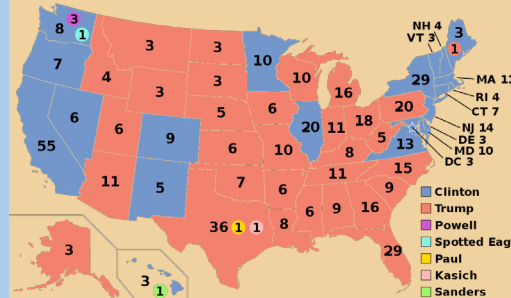

# Presidential Election 2016

## 2016 Popular Vote

Winner's Percentage by Country\*

## 2016 Electoral Vote

Total: 135,500,034

Numbers within states reflect electoral vote by candidate.  
Maps prepared from individual State elections authorities, 2016.

\*Legislative districts are shown in Alaska. Parishes are shown in Louisiana. Independent cities are also shown where they exist in Maryland, Missouri, Nevada, and Virginia. The District of Columbia has no primary divisions.